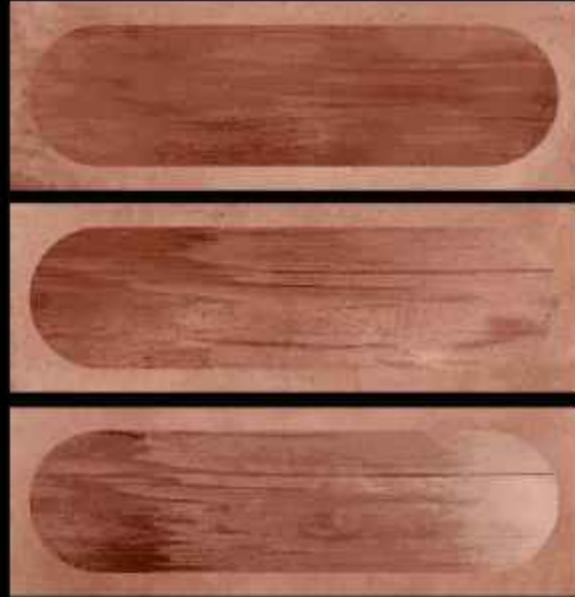

DECO AURA BROWN MT 100X300 MM

WALL & FLOOR / INDOOR / OUTDOOR

MAKE IN INDIA

LET'S MAKE SOMETHING BEAUTIFUL