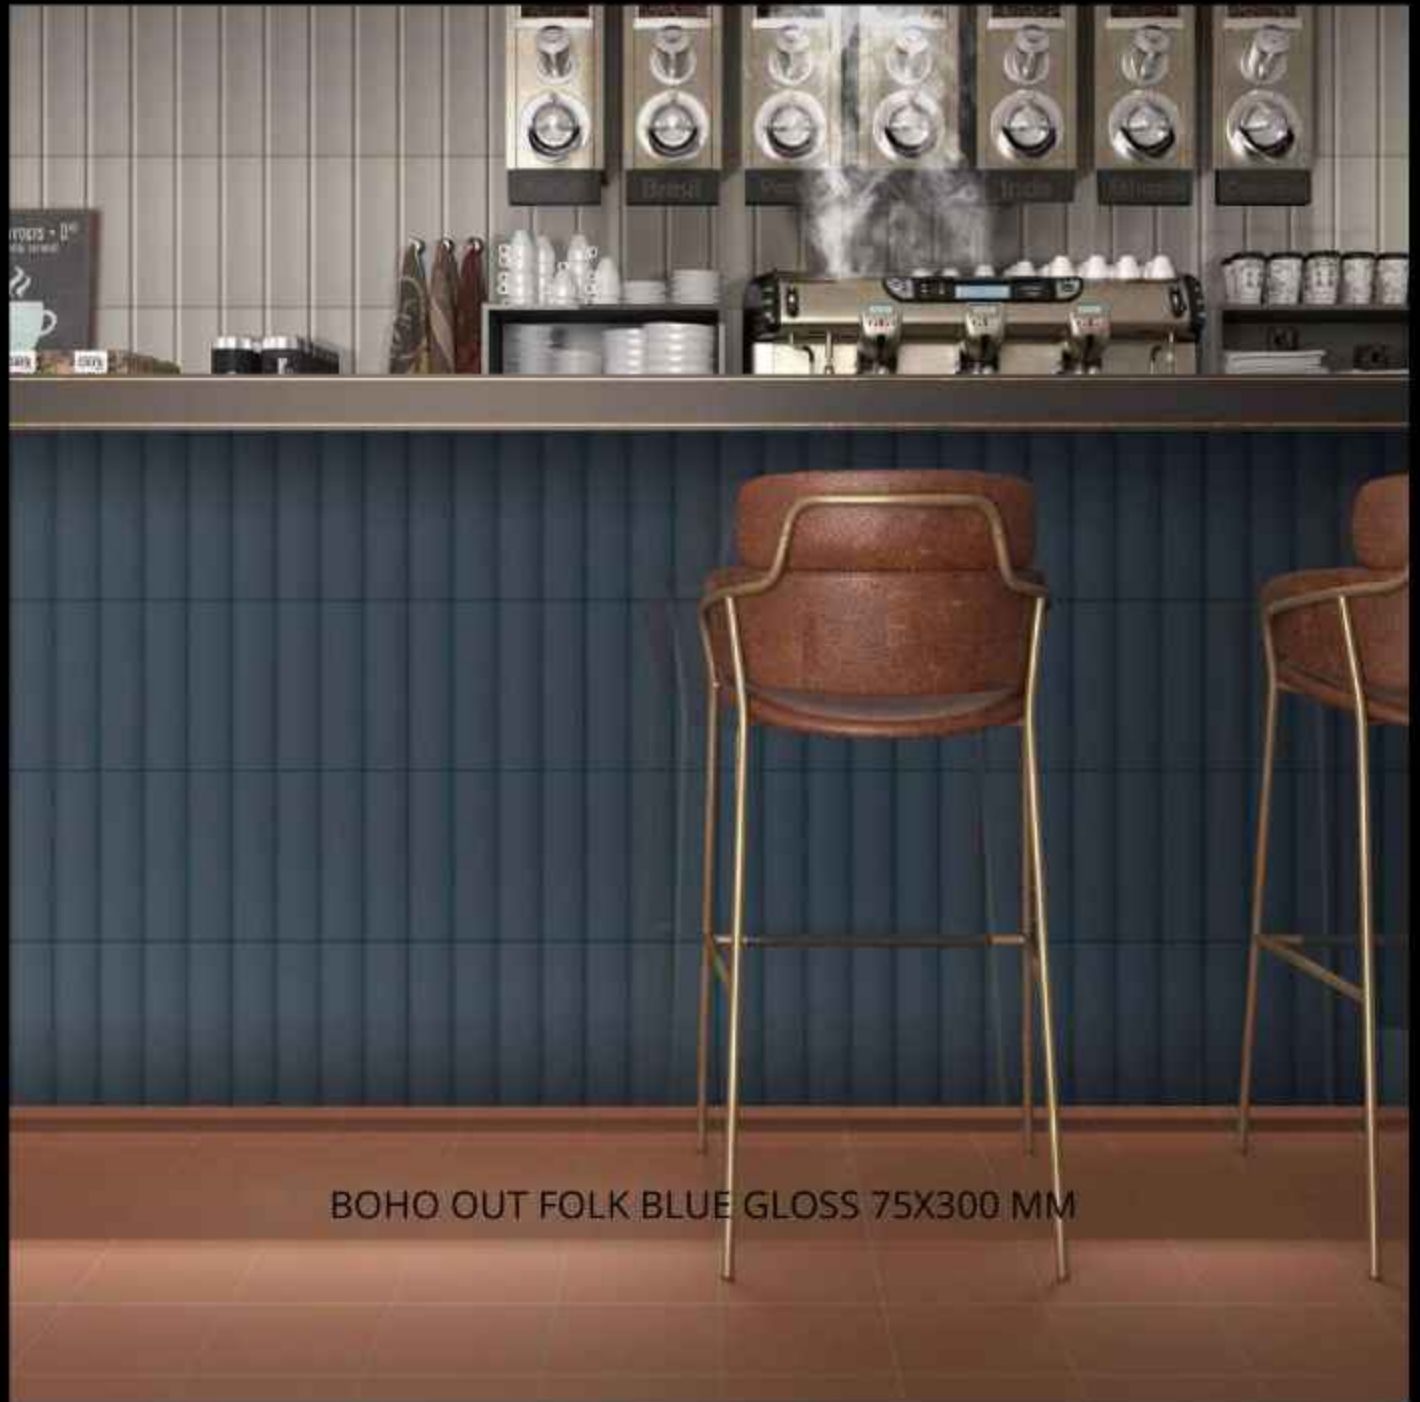

WALL / INDOOR / OUTDOOR

MAKE IN INDIA

LET'S MAKE SOMETHING BEAUTIFUL

GLOSS SURFACE

75 X 300 MM

BOHO. OUT FOLK BLUE GLOSS 75X300 MM

WALL / INDOOR / OUTDOOR

MAKE IN INDIA