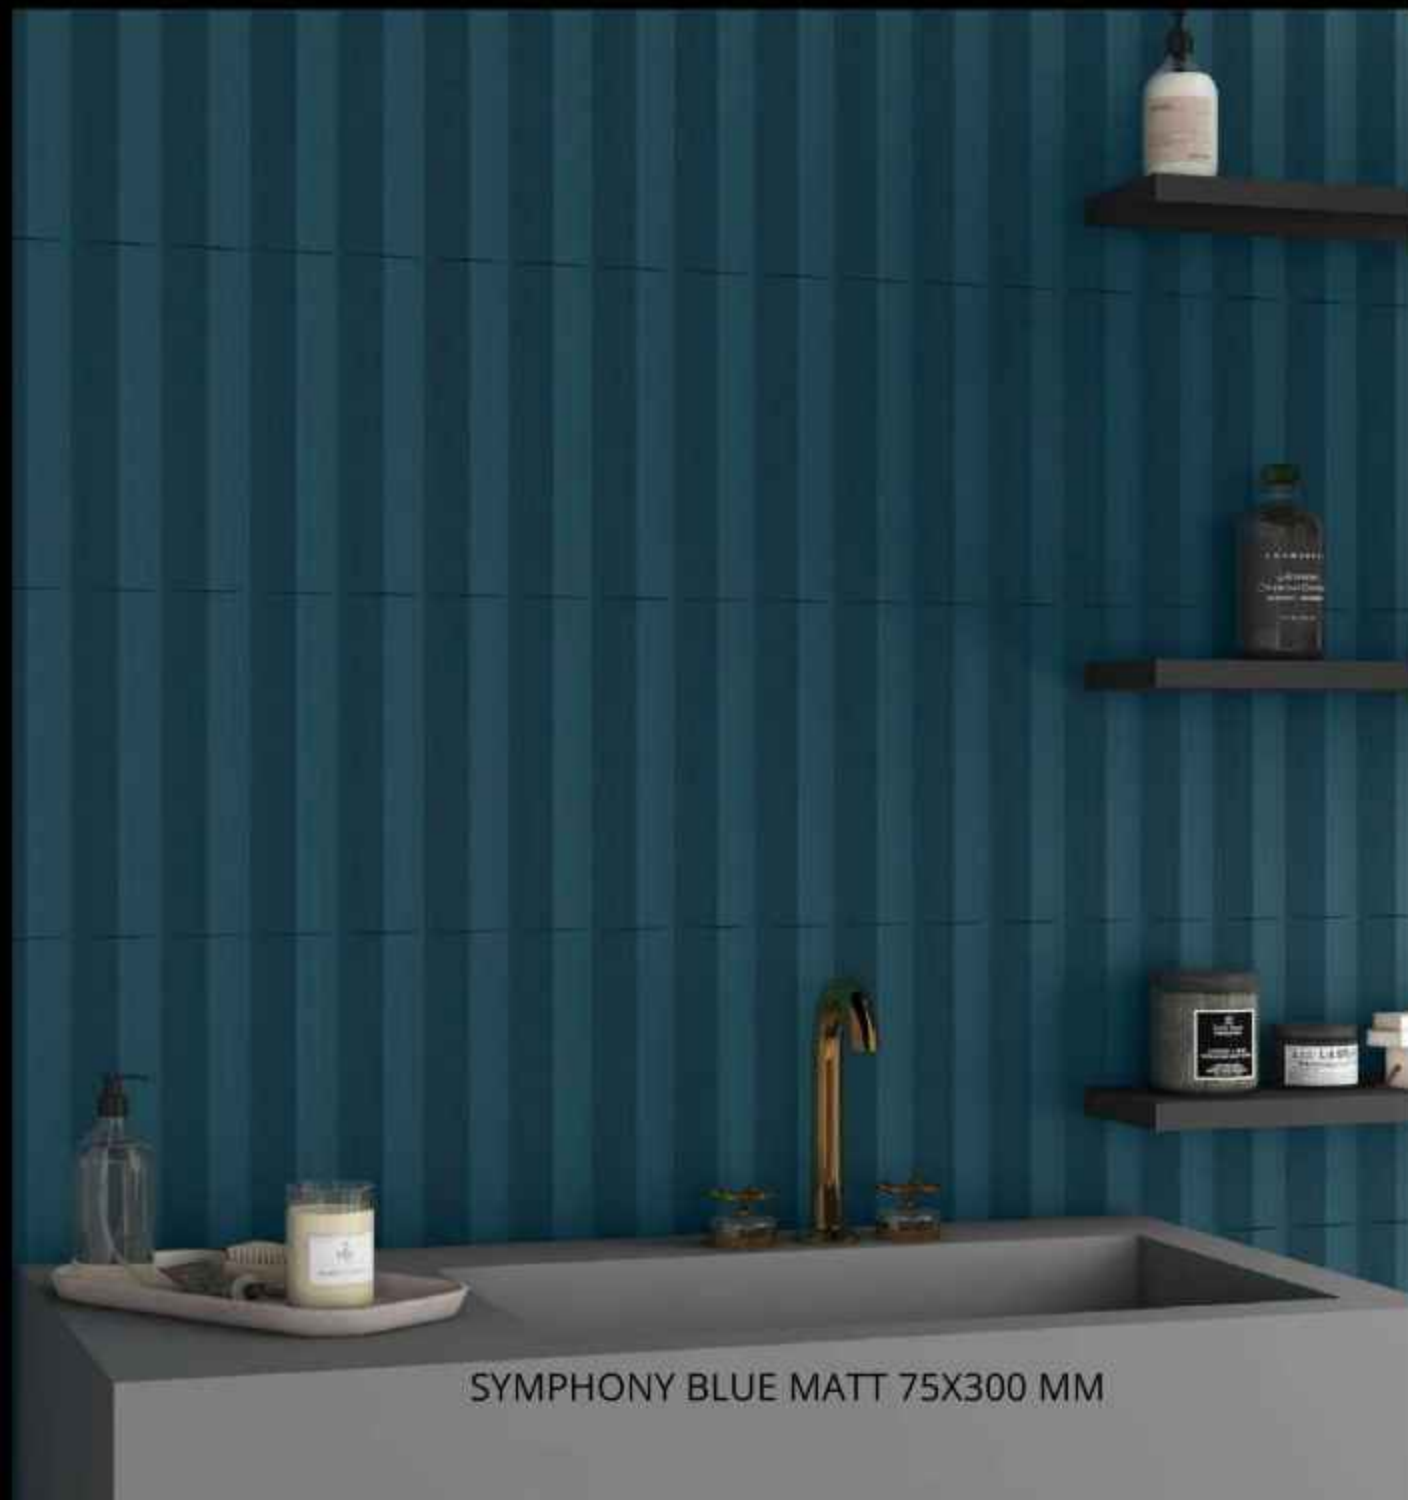

MATT SURFACE

75 X 300 MM

SYMPHONY BLUE MATT 75X300 MM

WALL / INDOOR / OUTDOOR

MAKE IN INDIA

LET'S MAKE SOMETHING BEAUTIFUL