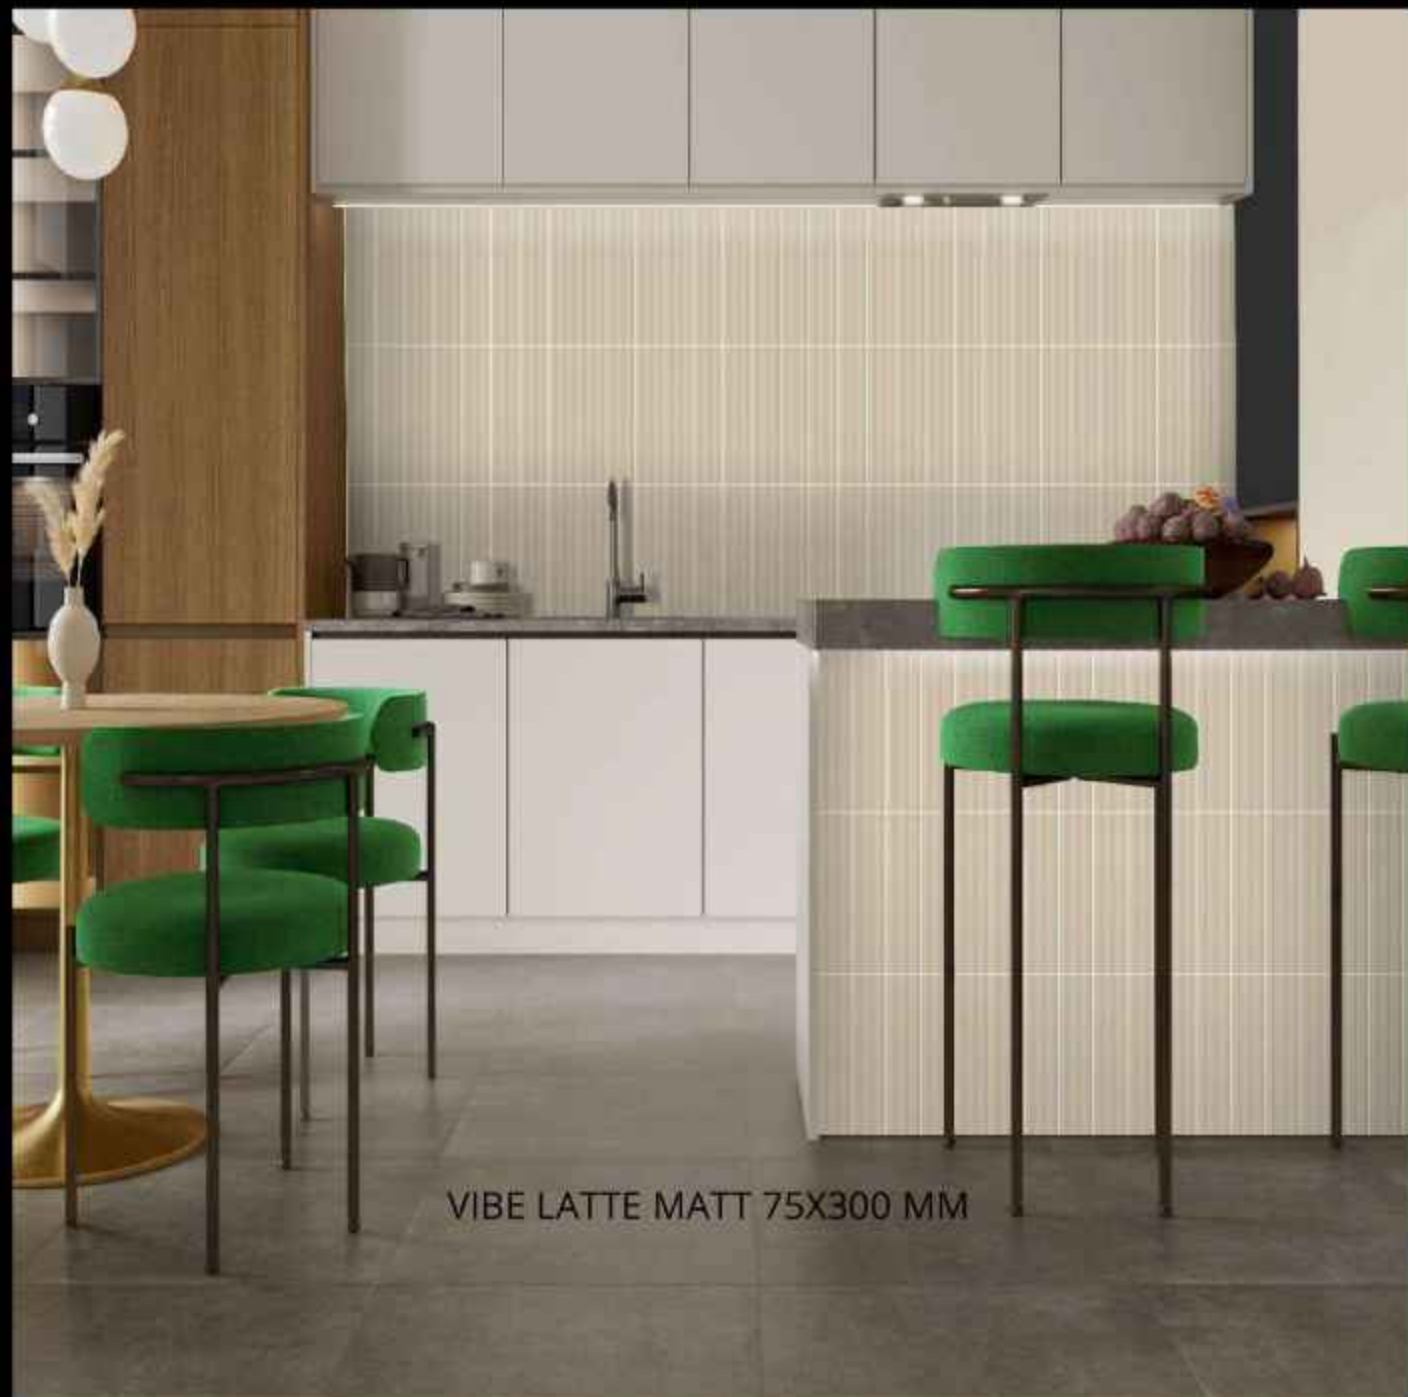

VIBE CORAL MATT 75X300 MM

WALL / INDOOR / OUTDOOR

MAKE IN INDIA

LET'S MAKE SOMETHING BEAUTIFUL

MATT SURFACE

100 X 300 MM

VIBE LATTE MATT 75X300 MM

WALL / INDOOR / OUTDOOR