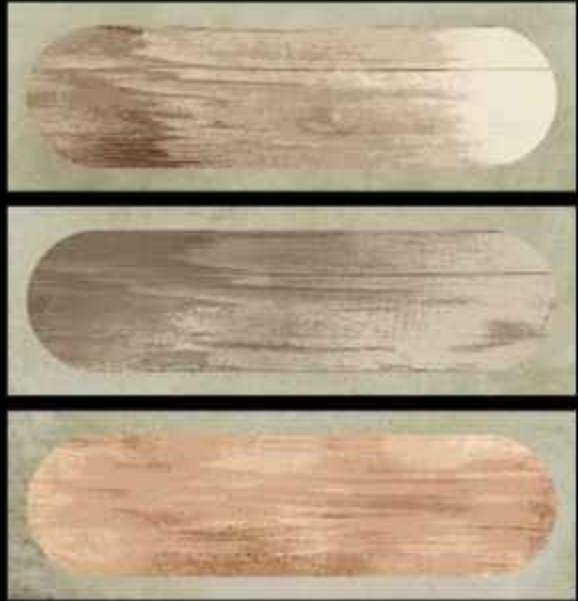

LET'S MAKE SOMETHING BEAUTIFUL

MATT SURFACE

100 X 300 MM

AURA OCHRE MT 100X300 MM

DECO AURA OCHRE MT 100X300 MM

WALL & FLOOR / INDOOR / OUTDOOR

MAKE IN INDIA

LET'S MAKE SOMETHING BEAUTIFUL