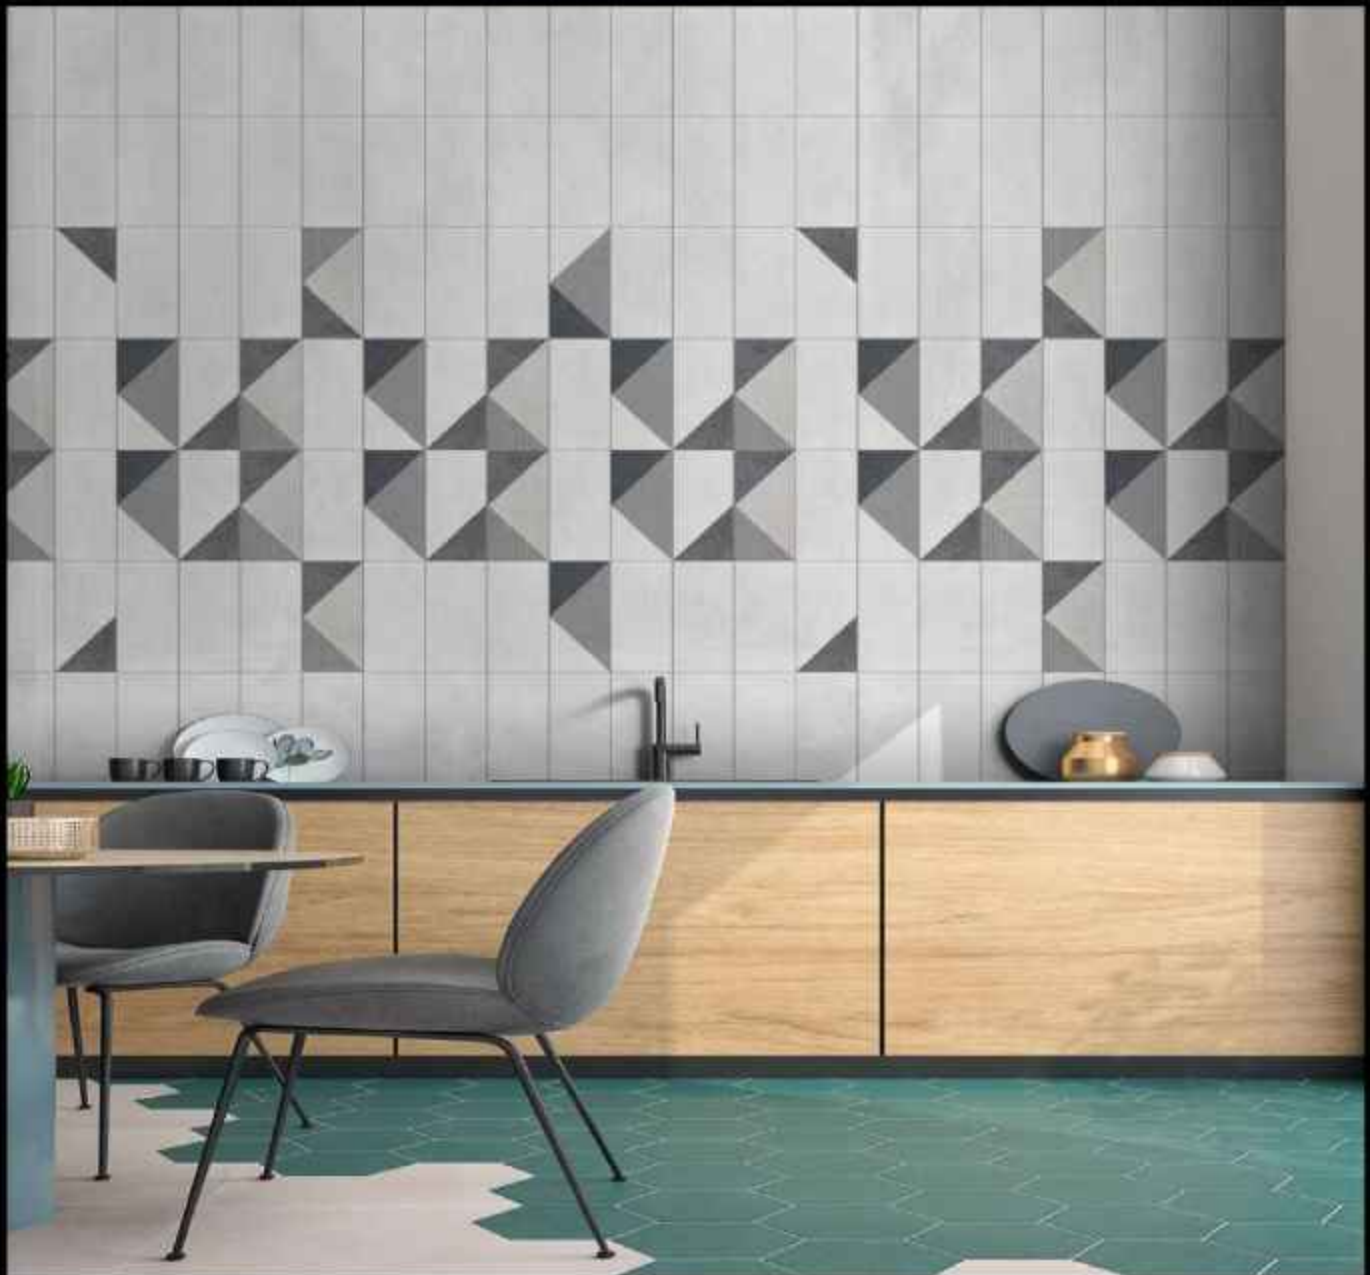

MATT SURFACE

100 X 300 MM

DECO LUCE BLACK MT 100X 300 MM

WALL & FLOOR / INDOOR / OUTDOOR

MAKE IN INDIA

LET'S MAKE SOMETHING BEAUTIFUL