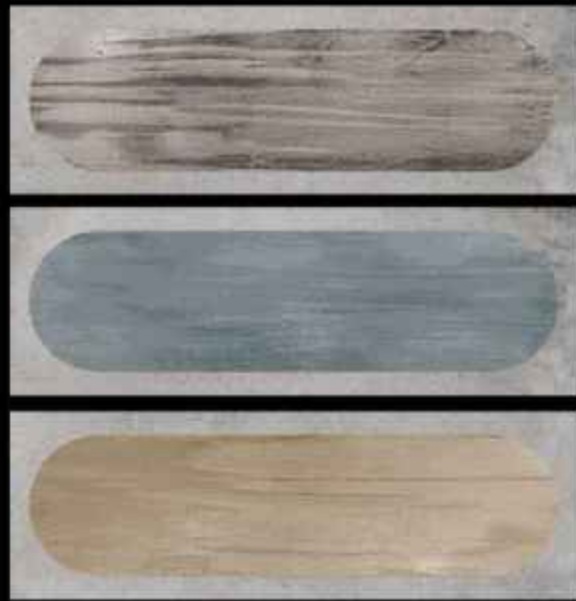

MAKE IN INDIA

LET'S MAKE SOMETHING BEAUTIFUL

MATT SURFACE

100 X 300 MM

AURA GREY MT 100 X300 MM

DECO AURA GREY MT 100 X300 MM

WALL & FLOOR / INDOOR / OUTDOOR

MAKE IN INDIA