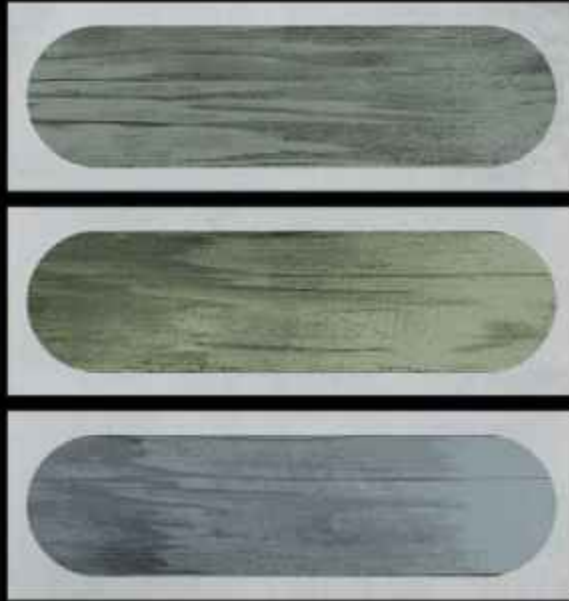

DECO AURA SKY MT 100X300 MM

WALL & FLOOR / INDOOR / OUTDOOR

MAKE IN INDIA

LET'S MAKE SOMETHING BEAUTIFUL