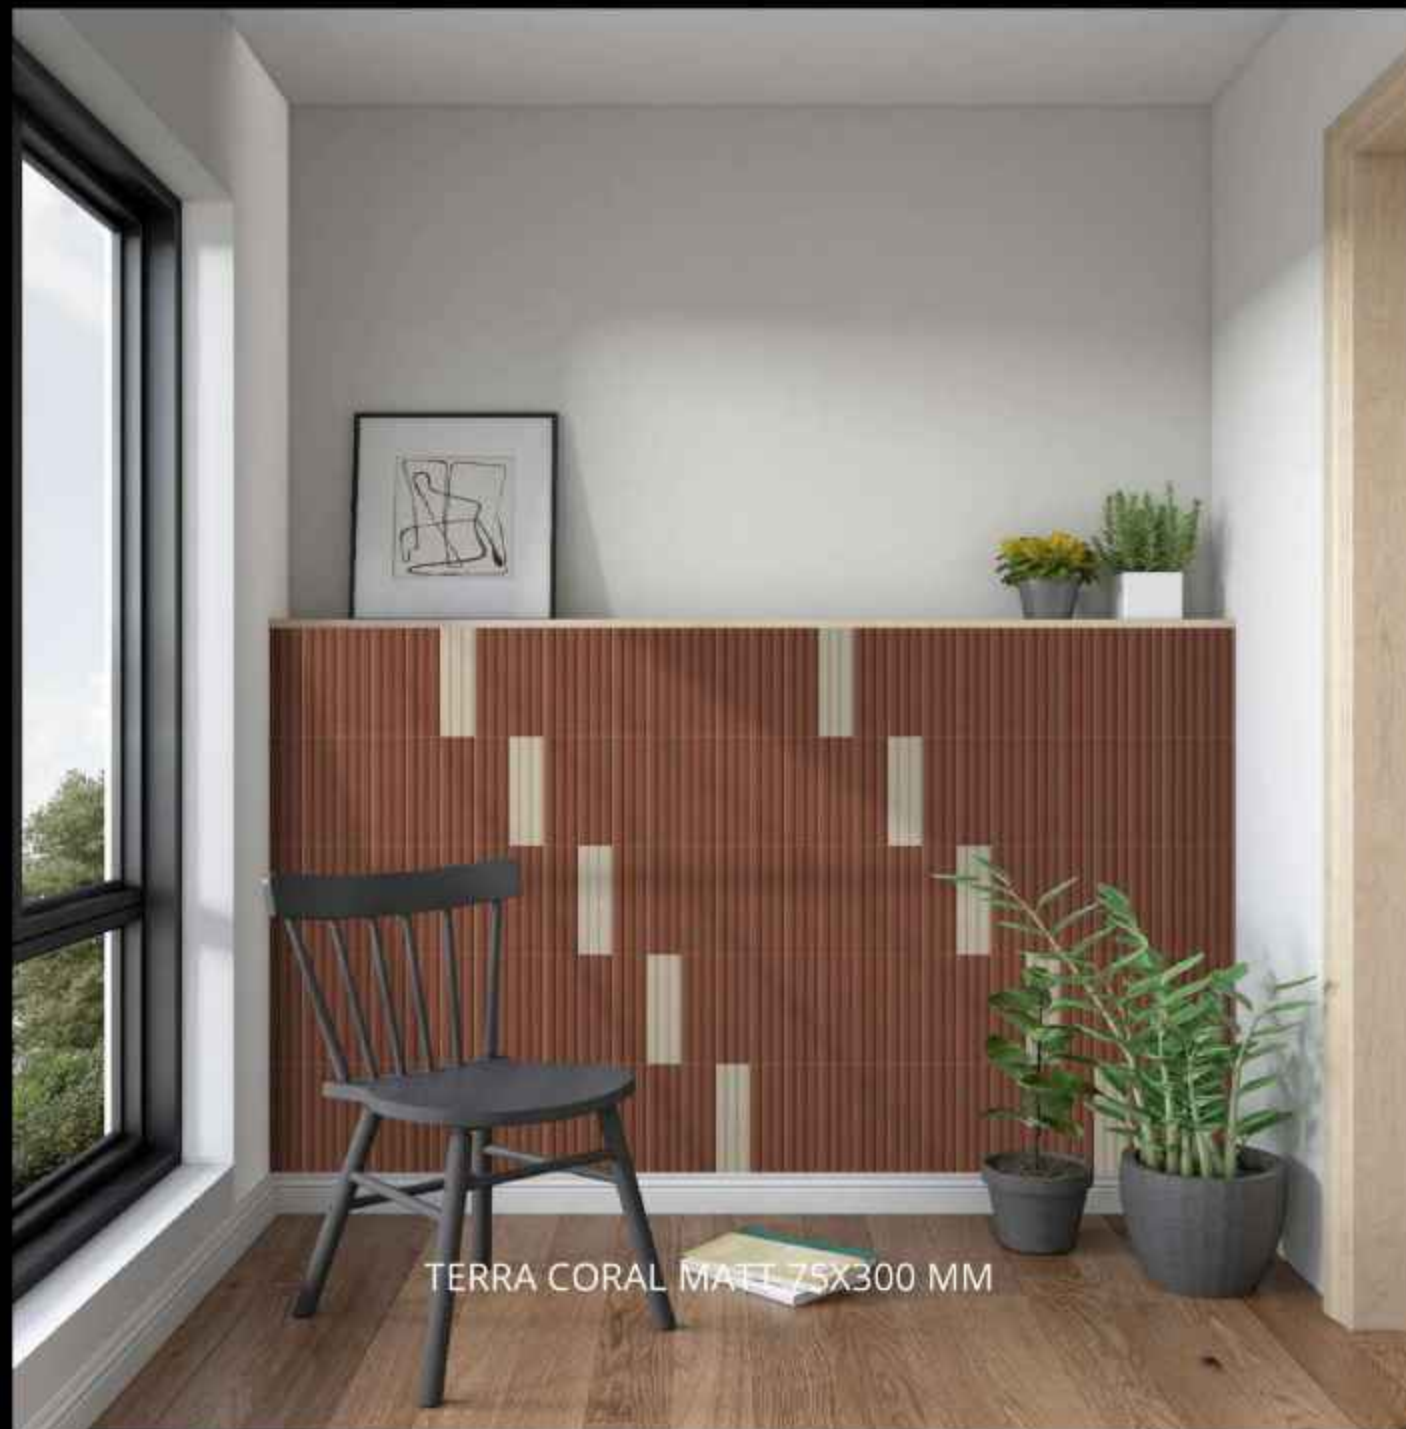

MATT SURFACE

75 X 300 MM

TERRA CORAL MATT 75X300 MM

WALL / INDOOR / OUTDOOR

MAKE IN INDIA

LET'S MAKE SOMETHING BEAUTIFUL