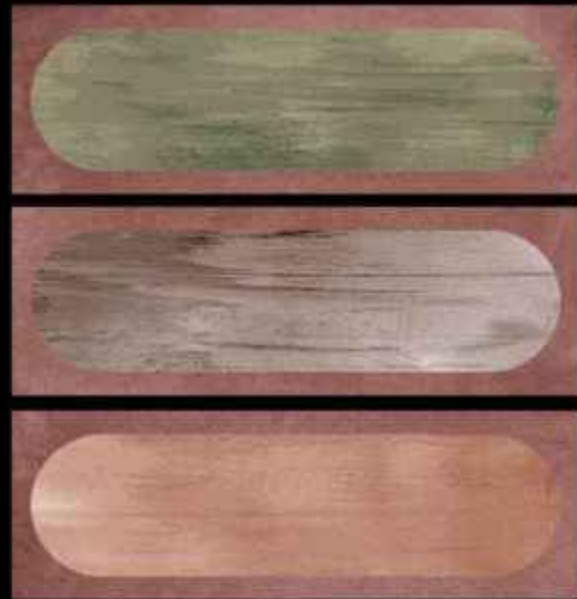

DECO AURA BROWN MT 100X300 MM

WALL & FLOOR / INDOOR / OUTDOOR

MAKE IN INDIA

LET'S MAKE SOMETHING BEAUTIFUL

MATT SURFACE

100 X 300 MM

AURA CHERRY MT 100X300 MM

DECO AURA CHERRY MT 100X300 MM