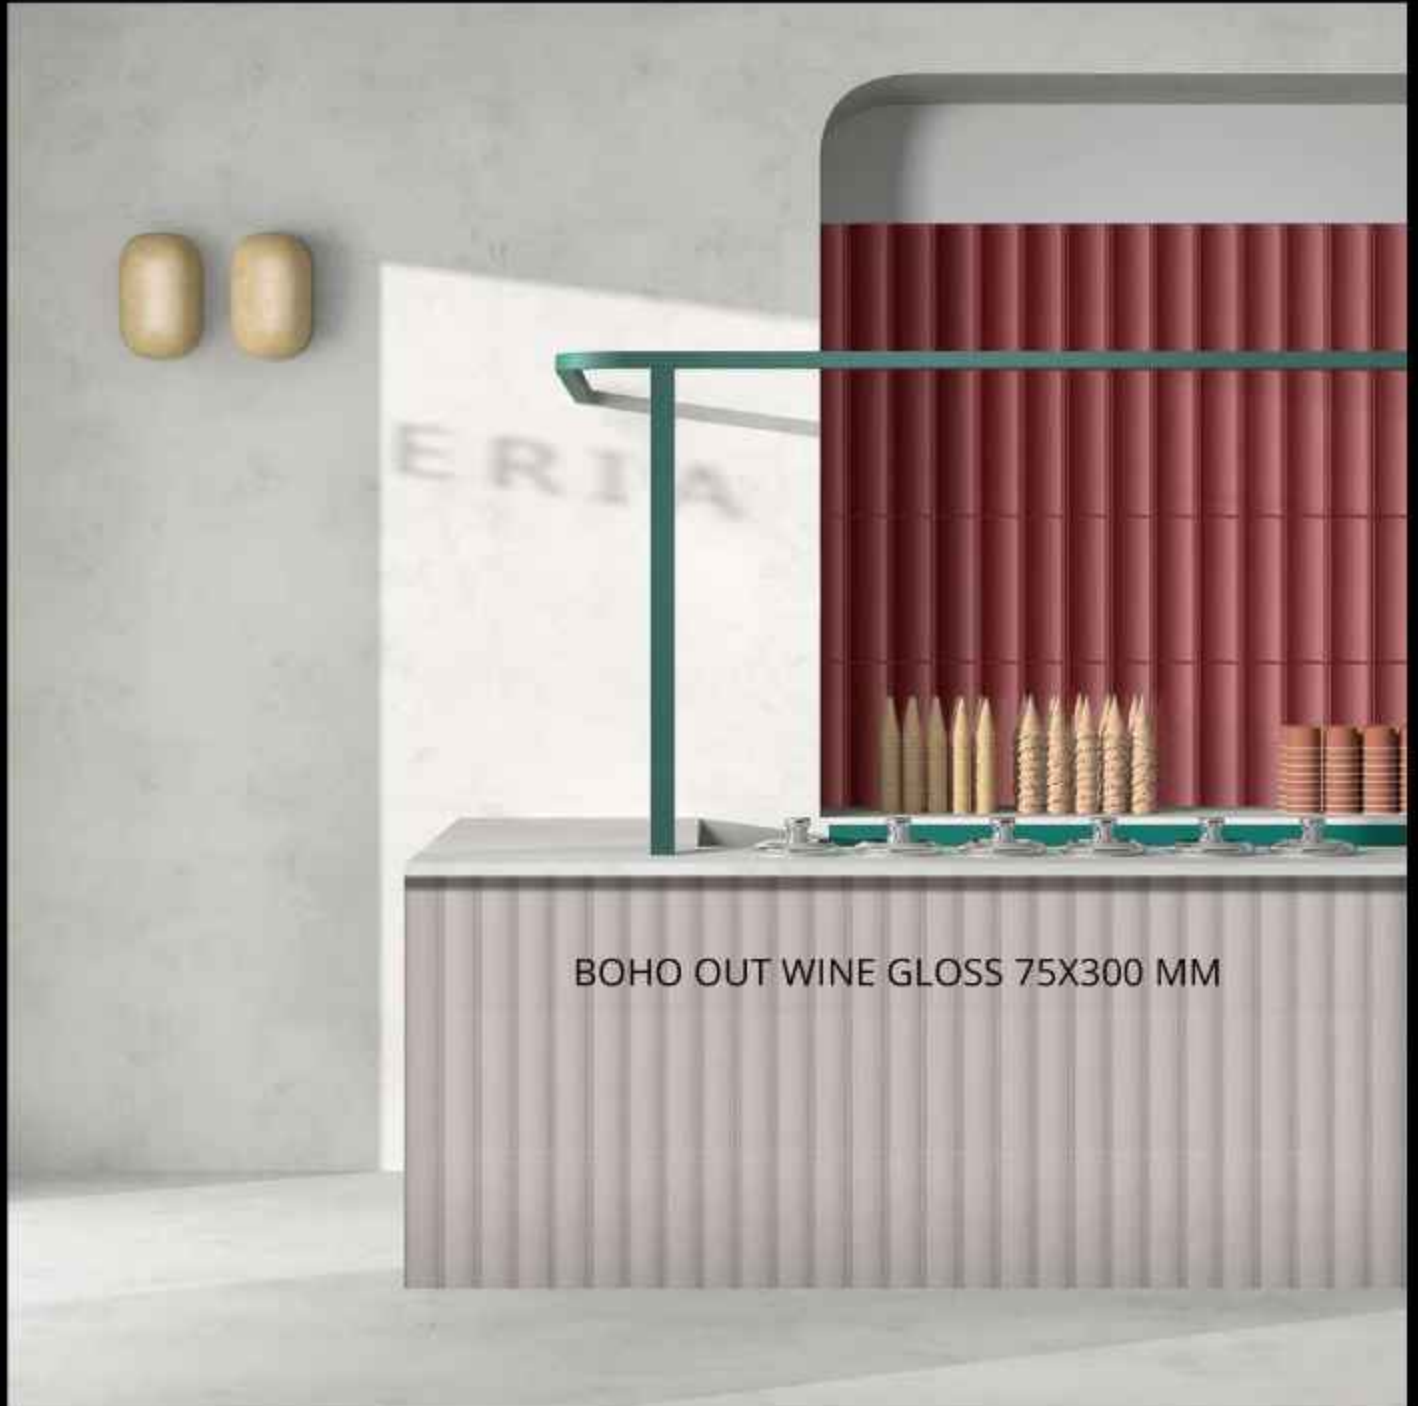

GLOSS SURFACE

75 X 300 MM

BOHO OUT WINE GLOSS 75X300 MM

WALL / INDOOR / OUTDOOR

MADE IN INDIA

LET'S MAKE SOMETHING BEAUTIFUL