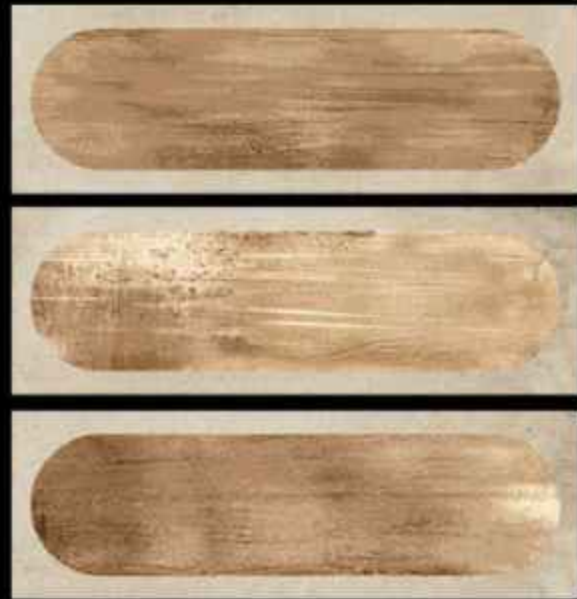

DECO AURA YELLOW MT 100X300 MM

WALL & FLOOR / INDOOR / OUTDOOR

MAKE IN INDIA

LET'S MAKE SOMETHING BEAUTIFUL